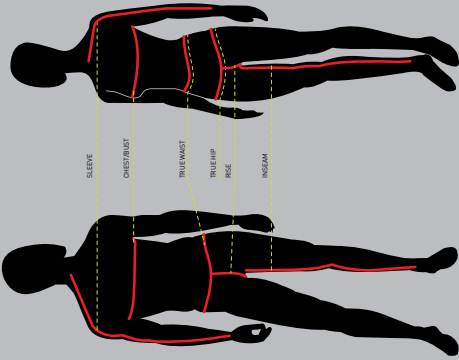

SIZING CHART

HOW TO MEASURE

CHEST

Place tape under arm and measure around the fullest part of your chest.

WAIST

Measure around your natural waistline.

INSIDE LEG

We recommend double checking your measurements and referring to the charts below.

Size and fit can vary so the chart should be used as a general guide only.

MEN'S/UNISEX

Jackets & Tops		To Fit Chest	
Size		EUR	US
EXTRA SMALL (XS)	31"-33" (79-84 cm)	4	5
SMALL (S)	34"-36" (86-91.5 cm)	4.5	5.5
MEDIUM (M)	37"-39" (94-99 cm)	5	6
LARGE (L)	40"-42" (101.5-106.5 cm)	5.5	6.5
EXTRA LARGE (XL)	43"-45" (109-114 cm)	6	7
EXTRA EXTRA LARGE (XXL)	46"-48" (117-122 cm)	6.5	7.5
EXTRA EXTRA EXTRA LARGE (XXXL)	49"-51" (124.5-129.5 cm)	7	8
		7.5	8.5
		8	9
		8.5	9.5
		9	10
		9.5	10.5
		10	11
		10.5	11.5
		11	12
		12	13
		13	14
		14	15

Men's Trousers		
Size & Waist	Regular/Leg Length	Long/Leg Length
30" (76cm)	32" (81 cm)	34" (86 cm)
32" (81cm)	32" (81 cm)	34" (86 cm)
34" (86cm)	32" (81 cm)	34" (86 cm)
36" (91.5cm)	32" (81 cm)	34" (86 cm)
38" (96.5cm)	32" (81 cm)	34" (86 cm)
40" (101.5cm)	32" (81 cm)	34" (86 cm)
42" (106.5cm)	32" (81 cm)	34" (86 cm)
44" (112cm)	32" (81 cm)	34" (86 cm)

WOMEN'S

Jackets & Tops		
Size	To Fit Waist	To Fit Bust
EXTRA SMALL (XS) 8	25" (64 cm)	32" (81 cm)
SMALL (S) 10	27" (69 cm)	34" (86 cm)
MEDIUM (M) 12	29" (74 cm)	36" (91.5 cm)
LARGE (L) 14	31" (79 cm)	38" (96.5 cm)
EXTRA LARGE (XL) 16	32" (81 cm)	40" (101.5 cm)
EXTRA EXTRA LARGE (XXL) 18	35" (89 cm)	42" (106.5 cm)

Women's Trousers			
Size	To Fit Waist	Regular/Leg length	Long/Leg length
EXTRA SMALL (XS) 8	25" (64 cm)	31" (79 cm)	33" (84 cm)
SMALL (S) 10	27" (69 cm)	31" (79 cm)	33" (84 cm)
MEDIUM (M) 12	29" (74 cm)	31" (79 cm)	33" (84 cm)
LARGE (L) 14	31" (79 cm)	31" (79 cm)	33" (84 cm)
EXTRA LARGE (XL) 16	33" (84 cm)	31" (79 cm)	33" (84 cm)
EXTRA EXTRA LARGE (XXL) 18	35" (89 cm)	31" (79 cm)	33" (84 cm)

Footwear		
UK	EUR	US
4	37	5
4.5	37.5	5.5
5	38	6
5.5	38.5	6.5
6	39.5	7
6.5	40	7.5
7	40.5	8
7.5	41.5	8.5
8	42	9
8.5	42.5	9.5
9	43	10
9.5	44	10.5
10	44.5	11
10.5	45	11.5
11	45.5	12
12	47	13
13	48	14
14	50	15

Junior Sizes		
Size	Age	To Fit Chest
JS	6-8	28"-30" (71 - 76cm)
JM	9-11	31"-33" (79 - 84cm)
JL	12-13	34"-36" (86 - 91cm)

Socks	
Size	UK Shoe Size
Small (S)	4-7
Medium (M)	7-10
Large (L)	10-13