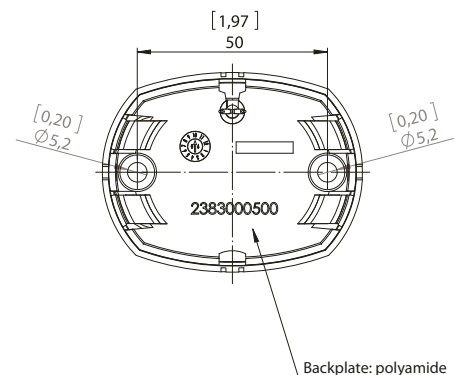

Mounting

Side-mount, pre-wired with 200 mm cable
 2 x 0.30 mm² / AWG 22,
 2-hole mounting

Electric

Invers polarity protection included,
 bulb included

1

2

Stainless steel covers

3

4

Deck-mount or under step!

No.		Description	Ship size	Wattage	Visibility	Housing colour	Mounting	Voltage	Article number
1		Starboard	< 50 m / < 164 ft.	1,5 W	2 nm	Black	side-mount	12 V, 24 V	3850001000
		Starboard	< 50 m / < 164 ft.	1,5 W	2 nm	White	side-mount	12 V, 24 V	3850101000
2		Port	< 50 m / < 164 ft.	1,5 W	2 nm	Black	side-mount	12 V, 24 V	3851001000
		Port	< 50 m / < 164 ft.	1,5 W	2 nm	White	side-mount	12 V, 24 V	3851101000
3		Stern	< 50 m / < 164 ft.	1,5 W	2 nm	Black	side-mount	12 V, 24 V	3852001000
		Stern	< 50 m / < 164 ft.	1,5 W	2 nm	White	side-mount	12 V, 24 V	3852101000
4		Bicolor	< 20 m / < 65 ft.	3 W	2 nm	Black	deck-mount	12 V, 24 V	3863001000
		Bicolor	< 20 m / < 65 ft.	3 W	2 nm	White	deck-mount	12 V, 24 V	3863101000