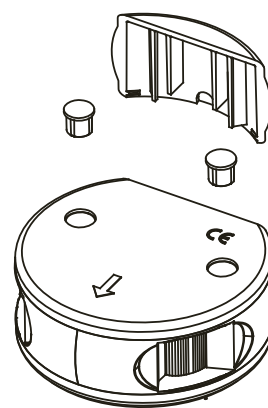

Mounting

Side-mount, pre-wired with 200 mm cable
 2 x 0.30 mm² / AWG 22,
 2-hole mounting

Electric

Invers polarity protection included,
 bulb included

1

2

Stainless steel covers

3

4

Deck-mount or under step!

No.		Description	Ship size	Wattage	Visibility	Housing colour	Mounting	Voltage	Article number
1		Starboard	< 50 m / < 164 ft.	1,5 W	2 nm	Black	side-mount	12 V, 24 V	3850001000
		Starboard	< 50 m / < 164 ft.	1,5 W	2 nm	White	side-mount	12 V, 24 V	3850101000
2		Port	< 50 m / < 164 ft.	1,5 W	2 nm	Black	side-mount	12 V, 24 V	3851001000
		Port	< 50 m / < 164 ft.	1,5 W	2 nm	White	side-mount	12 V, 24 V	3851101000
3		Stern	< 50 m / < 164 ft.	1,5 W	2 nm	Black	side-mount	12 V, 24 V	3852001000
		Stern	< 50 m / < 164 ft.	1,5 W	2 nm	White	side-mount	12 V, 24 V	3852101000
4		Bicolor	< 20 m / < 65 ft.	3 W	2 nm	Black	deck-mount	12 V, 24 V	3863001000
		Bicolor	< 20 m / < 65 ft.	3 W	2 nm	White	deck-mount	12 V, 24 V	3863101000