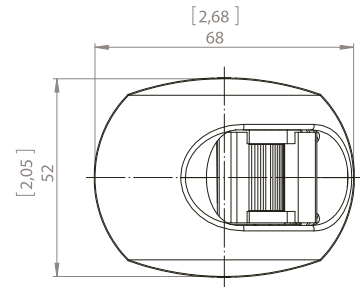

Dimensions in: mm/inch

Series 34

LED navigation lights –
The latest LED generation in an
attractive and slim design.
Totally maintenance-free

Application

Application depending on required visibilities.
 See table in technical information.

Mounting

Side-mount, pre-wired with 200 mm cable
 2 x 0.30 mm² / AWG 22,
 2-hole mounting

Electric

Invers polarity protection included,
 bulb included

1

2

Stainless steel covers

3

4

Deck-mount or under step!

No.		Description	Ship size	Wattage	Visibility	Housing colour	Mounting	Voltage	Article number
1		Starboard	< 50 m / < 164 ft.	1,5 W	2 nm	Black	side-mount	12 V, 24 V	3850001000
		Starboard	< 50 m / < 164 ft.	1,5 W	2 nm	White	side-mount	12 V, 24 V	3850101000
2		Port	< 50 m / < 164 ft.	1,5 W	2 nm	Black	side-mount	12 V, 24 V	3851001000
		Port	< 50 m / < 164 ft.	1,5 W	2 nm	White	side-mount	12 V, 24 V	3851101000
3		Stern	< 50 m / < 164 ft.	1,5 W	2 nm	Black	side-mount	12 V, 24 V	3852001000
		Stern	< 50 m / < 164 ft.	1,5 W	2 nm	White	side-mount	12 V, 24 V	3852101000
4		Bicolor	< 20 m / < 65 ft.	3 W	2 nm	Black	deck-mount	12 V, 24 V	3863001000
		Bicolor	< 20 m / < 65 ft.	3 W	2 nm	White	deck-mount	12 V, 24 V	3863101000