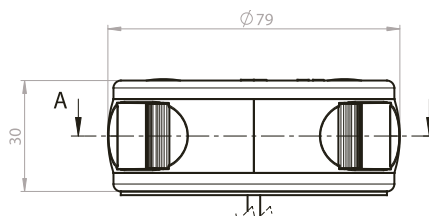

Mounting

Side-mount, pre-wired with 200 mm cable
 2 x 0.30 mm² / AWG 22,
 2-hole mounting

Electric

Invers polarity protection included,
 bulb included

1

2

Stainless steel covers

3

4

Deck-mount or under step!

No.		Description	Ship size	Wattage	Visibility	Housing colour	Mounting	Voltage	Article number
1		Starboard	< 50 m / < 164 ft.	1,5 W	2 nm	Black	side-mount	12 V, 24 V	3850001000
		Starboard	< 50 m / < 164 ft.	1,5 W	2 nm	White	side-mount	12 V, 24 V	3850101000
2		Port	< 50 m / < 164 ft.	1,5 W	2 nm	Black	side-mount	12 V, 24 V	3851001000
		Port	< 50 m / < 164 ft.	1,5 W	2 nm	White	side-mount	12 V, 24 V	3851101000
3		Stern	< 50 m / < 164 ft.	1,5 W	2 nm	Black	side-mount	12 V, 24 V	3852001000
		Stern	< 50 m / < 164 ft.	1,5 W	2 nm	White	side-mount	12 V, 24 V	3852101000
4		Bicolor	< 20 m / < 65 ft.	3 W	2 nm	Black	deck-mount	12 V, 24 V	3863001000
		Bicolor	< 20 m / < 65 ft.	3 W	2 nm	White	deck-mount	12 V, 24 V	3863101000