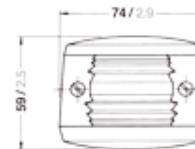

SERIES 20

USCG	IMO	RINA	MCA
GL	A-16	CE	BA 9s 12 V, 5 W

Dimensions in: mm / inch

Series 20

Navigation lights –
Specially designed for motor boats,
easy to fit

Application

Application depending on required visibilities.
See table in technical information.

Housing

Black or white polycarbonate. Seawater resistant, non-corrosive and non-magnetic, impact and shock resistant

Optics

Lens: Fresnel, range of visibility 2 nm (starboard, port and bicolor 1 nm).
Material: polycarbonate, impact and shock resistant

Protection degree

IP 45

Mounting

Side-mount or deck-mount

Electric

Bulb included

1

2

3