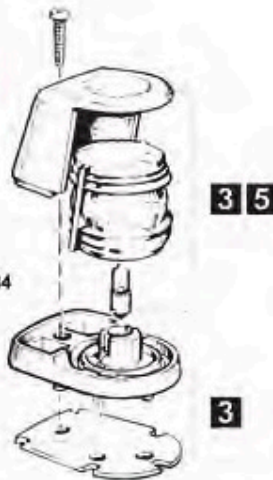

**Spare Parts /* Extras
Ersatzteile /* Zubehör
Pièces de rechange /* Accessoires**

- 23575014 ●
- 23575013 ●
- 23575003 ●
- 23574001 ●
- 23576003 ●
- 23575025 ●
- 23575026 ●
- 23575016 ●
- 23574015 ●
- 23576017 ●

- 23575009 ●
- 23575010 ●
- 23575002 ●
- 23574014 ●
- 23576002 ●

- 23574002 ●
- 23574016 ●
- 23574013 ●