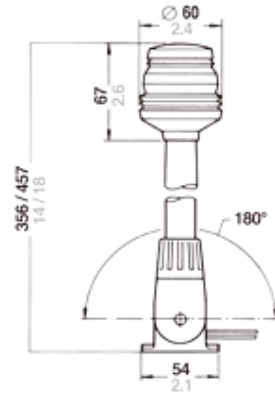

SERIES 20

┌ Dimensions in: mm/inch ─┐

4

5

6

7

No.		Description	Ship size	Wattage	Visibility	Housing colour	Voltage	Article number
4		All-round white, pedestal, 102 mm / 4 inch.	12 - < 50 m / 39 - < 164 ft.	5 W	2 nm	Black	12 V	3570030000
		All-round white, pedestal, 102 mm / 4 inch.	12 - < 50 m / 39 - < 164 ft.	5 W	2 nm	White	12 V	3570330000
5		All-round white, fold down, 356 mm / 14 inch.	12 - < 50 m / 39 - < 164 ft.	5 W	2 nm	Black	12 V	3570001000
		All-round white, fold down, 356 mm / 14 inch.	12 - < 50 m / 39 - < 164 ft.	5 W	2 nm	White	12 V	3570301000
		All-round white, fold down, 457 mm / 18 inch.	12 - < 50 m / 39 - < 164 ft.	5 W	2 nm	Black	12 V	3570002000
		All-round white, fold down, 457 mm / 18 inch.	12 - < 50 m / 39 - < 164 ft.	5 W	2 nm	White	12 V	3570302000
		Masthead, fold down, 356 mm / 14 inch.	< 12 m / < 39 ft.	5 W	2 nm	Black	12 V	3574003000
6		All-round white, plug-in, 1066 mm / 42 inch.	12 - < 50 m / 39 - < 164 ft.	5 W	2 nm	Black	12 V	3570010000
		All-round white, plug-in, 1066 mm / 42 inch.	12 - < 50 m / 39 - < 164 ft.	5 W	2 nm	White	12 V	3570310000
		All-round white, plug-in, 1220 mm / 48 inch.	12 - < 50 m / 39 - < 164 ft.	5 W	2 nm	White	12 V	3570311000
7		Plug-in base				Black		8357001600
		Plug-in base				White		8357002400