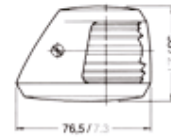

SERIES 20

USCG	IMO	RINA	MCA
GL	A-16	CE	BA 9s 12 V, 5 W

Dimensions in: mm / inch

Series 20

Navigation lights –
Specially designed for motor boats,
easy to fit

Application

Application depending on required visibilities.
See table in technical information.

Housing

Black or white polycarbonate. Seawater resistant, non-corrosive and non-magnetic, impact and shock resistant

Optics

Lens: Fresnel, range of visibility 2 nm (starboard, port and bicolor 1 nm).
Material: polycarbonate, impact and shock resistant

Protection degree

IP 45

Mounting

Side-mount or deck-mount

Electric

Bulb included

1