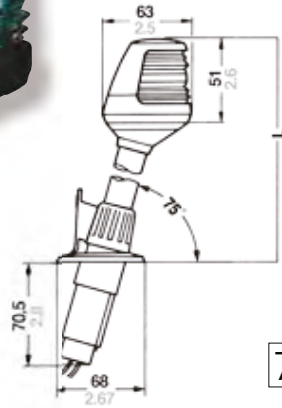

SERIES 20

┌ Dimensions in: mm/inch ─┐

4

5

6

7

No.		Description	Ship size	Wattage	Visibility	Housing colour	Voltage	Article number
4		All-round white, pedestal, 102 mm / 4 inch.	12 - < 50 m / 39 - < 164 ft.	5 W	2 nm	Black	12 V	3570030000
		All-round white, pedestal, 102 mm / 4 inch.	12 - < 50 m / 39 - < 164 ft.	5 W	2 nm	White	12 V	3570330000
5		All-round white, fold down, 356 mm / 14 inch.	12 - < 50 m / 39 - < 164 ft.	5 W	2 nm	Black	12 V	3570001000
		All-round white, fold down, 356 mm / 14 inch.	12 - < 50 m / 39 - < 164 ft.	5 W	2 nm	White	12 V	3570301000
		All-round white, fold down, 457 mm / 18 inch.	12 - < 50 m / 39 - < 164 ft.	5 W	2 nm	Black	12 V	3570002000
		All-round white, fold down, 457 mm / 18 inch.	12 - < 50 m / 39 - < 164 ft.	5 W	2 nm	White	12 V	3570302000
		Masthead, fold down, 356 mm / 14 inch.	< 12 m / < 39 ft.	5 W	2 nm	Black	12 V	3574003000
6		All-round white, plug-in, 1066 mm / 42 inch.	12 - < 50 m / 39 - < 164 ft.	5 W	2 nm	Black	12 V	3570010000
		All-round white, plug-in, 1066 mm / 42 inch.	12 - < 50 m / 39 - < 164 ft.	5 W	2 nm	White	12 V	3570310000
		All-round white, plug-in, 1220 mm / 48 inch.	12 - < 50 m / 39 - < 164 ft.	5 W	2 nm	White	12 V	3570311000
7		Plug-in base				Black		8357001600
		Plug-in base				White		8357002400