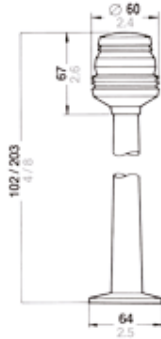

SERIES 20

┌ Dimensions in: mm/inch ─┐

4

5

6

7

No.		Description	Ship size	Wattage	Visibility	Housing colour	Voltage	Article number
4		All-round white, pedestal, 102 mm / 4 inch.	12 - < 50 m / 39 - < 164 ft.	5 W	2 nm	Black	12 V	3570030000
		All-round white, pedestal, 102 mm / 4 inch.	12 - < 50 m / 39 - < 164 ft.	5 W	2 nm	White	12 V	3570330000
5		All-round white, fold down, 356 mm / 14 inch.	12 - < 50 m / 39 - < 164 ft.	5 W	2 nm	Black	12 V	3570001000
		All-round white, fold down, 356 mm / 14 inch.	12 - < 50 m / 39 - < 164 ft.	5 W	2 nm	White	12 V	3570301000
		All-round white, fold down, 457 mm / 18 inch.	12 - < 50 m / 39 - < 164 ft.	5 W	2 nm	Black	12 V	3570002000
		All-round white, fold down, 457 mm / 18 inch.	12 - < 50 m / 39 - < 164 ft.	5 W	2 nm	White	12 V	3570302000
		Masthead, fold down, 356 mm / 14 inch.	< 12 m / < 39 ft.	5 W	2 nm	Black	12 V	3574003000
6		All-round white, plug-in, 1066 mm / 42 inch.	12 - < 50 m / 39 - < 164 ft.	5 W	2 nm	Black	12 V	3570010000
		All-round white, plug-in, 1066 mm / 42 inch.	12 - < 50 m / 39 - < 164 ft.	5 W	2 nm	White	12 V	3570310000
		All-round white, plug-in, 1220 mm / 48 inch.	12 - < 50 m / 39 - < 164 ft.	5 W	2 nm	White	12 V	3570311000
7		Plug-in base				Black		8357001600
		Plug-in base				White		8357002400