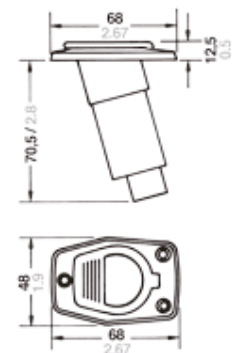

SERIES 20

┌ Dimensions in: mm/inch ─┐

4

5

6

7

No.		Description	Ship size	Wattage	Visibility	Housing colour	Voltage	Article number
4		All-round white, pedestal, 102 mm / 4 inch.	12 - < 50 m / 39 - < 164 ft.	5 W	2 nm	Black	12 V	3570030000
		All-round white, pedestal, 102 mm / 4 inch.	12 - < 50 m / 39 - < 164 ft.	5 W	2 nm	White	12 V	3570330000
5		All-round white, fold down, 356 mm / 14 inch.	12 - < 50 m / 39 - < 164 ft.	5 W	2 nm	Black	12 V	3570001000
		All-round white, fold down, 356 mm / 14 inch.	12 - < 50 m / 39 - < 164 ft.	5 W	2 nm	White	12 V	3570301000
		All-round white, fold down, 457 mm / 18 inch.	12 - < 50 m / 39 - < 164 ft.	5 W	2 nm	Black	12 V	3570002000
		All-round white, fold down, 457 mm / 18 inch.	12 - < 50 m / 39 - < 164 ft.	5 W	2 nm	White	12 V	3570302000
		Masthead, fold down, 356 mm / 14 inch.	< 12 m / < 39 ft.	5 W	2 nm	Black	12 V	3574003000
6		All-round white, plug-in, 1066 mm / 42 inch.	12 - < 50 m / 39 - < 164 ft.	5 W	2 nm	Black	12 V	3570010000
		All-round white, plug-in, 1066 mm / 42 inch.	12 - < 50 m / 39 - < 164 ft.	5 W	2 nm	White	12 V	3570310000
		All-round white, plug-in, 1220 mm / 48 inch.	12 - < 50 m / 39 - < 164 ft.	5 W	2 nm	White	12 V	3570311000
7		Plug-in base				Black		8357001600
		Plug-in base				White		8357002400