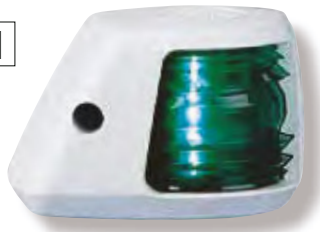

SERIES 20

USCG	IMO	RINA	MCA
GL	A-16	CE	BA 9s 12 V, 5 W

Dimensions in: mm / inch

Series 20

Navigation lights –
Specially designed for motor boats,
easy to fit

Application

Application depending on required visibilities.
See table in technical information.

Housing

Black or white polycarbonate. Seawater resistant, non-corrosive and non-magnetic, impact and shock resistant

Optics

Lens: Fresnel, range of visibility 2 nm (starboard, port and bicolor 1 nm).
Material: polycarbonate, impact and shock resistant

Protection degree

IP 45

Mounting

Side-mount or deck-mount

Electric

Bulb included

1

2

3

No.		Description	Ship size	Wattage	Visibility	Housing colour	Mounting	Voltage	Article number
1		Starboard	< 12 m / < 39 ft.	5 W	1 nm	Black	side-mount	12 V	3571001000
		Starboard	< 12 m / < 39 ft.	5 W	1 nm	White	side-mount	12 V	3571301000
		Port	< 12 m / < 39 ft.	5 W	1 nm	Black	side-mount	12 V	3572001000
		Port	< 12 m / < 39 ft.	5 W	1 nm	White	side-mount	12 V	3572301000
2		Stern	< 12 m / < 39 ft.	5 W	2 nm	Black	side-mount	12 V	3573001000
		Stern	< 12 m / < 39 ft.	5 W	2 nm	White	side-mount	12 V	3573301000
3		Starboard, deck-mount	< 12 m / < 39 ft.	5 W	1 nm	Black	deck-mount	12 V	3575101000
		Port, deck-mount	< 12 m / < 39 ft.	5 W	1 nm	Black	deck-mount	12 V	3575201000
		Bicolor	< 12 m / < 39 ft.	5 W	1 nm	Black	deck-mount	12 V	3575001000
		Bicolor	< 12 m / < 39 ft.	5 W	1 nm	White	deck-mount	12 V	3575301000
		Masthead	< 12 m / < 39 ft.	5 W	2 nm	Black	deck-mount	12 V	3574001000
		Masthead	< 12 m / < 39 ft.	5 W	2 nm	White	deck-mount	12 V	3574301000