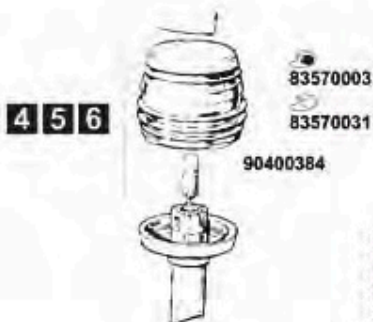

SERIES 20

┌ Dimensions in: mm/inch ─┐

4

5

6

7

No.		Description	Ship size	Wattage	Visibility	Housing colour	Voltage	Article number
4		All-round white, pedestal, 102 mm / 4 inch.	12 - < 50 m / 39 - < 164 ft.	5 W	2 nm	Black	12 V	3570030000
		All-round white, pedestal, 102 mm / 4 inch.	12 - < 50 m / 39 - < 164 ft.	5 W	2 nm	White	12 V	3570330000
5		All-round white, fold down, 356 mm / 14 inch.	12 - < 50 m / 39 - < 164 ft.	5 W	2 nm	Black	12 V	3570001000
		All-round white, fold down, 356 mm / 14 inch.	12 - < 50 m / 39 - < 164 ft.	5 W	2 nm	White	12 V	3570301000
		All-round white, fold down, 457 mm / 18 inch.	12 - < 50 m / 39 - < 164 ft.	5 W	2 nm	Black	12 V	3570002000
		All-round white, fold down, 457 mm / 18 inch.	12 - < 50 m / 39 - < 164 ft.	5 W	2 nm	White	12 V	3570302000
		Masthead, fold down, 356 mm / 14 inch.	< 12 m / < 39 ft.	5 W	2 nm	Black	12 V	3574003000
6		All-round white, plug-in, 1066 mm / 42 inch.	12 - < 50 m / 39 - < 164 ft.	5 W	2 nm	Black	12 V	3570010000
		All-round white, plug-in, 1066 mm / 42 inch.	12 - < 50 m / 39 - < 164 ft.	5 W	2 nm	White	12 V	3570310000
		All-round white, plug-in, 1220 mm / 48 inch.	12 - < 50 m / 39 - < 164 ft.	5 W	2 nm	White	12 V	3570311000
7		Plug-in base				Black		8357001600
		Plug-in base				White		8357002400

- 23575009 ●
- 23575010 ●
- 23575002 ●
- 23574014 ●
- 23576002 ●

- 23574002 ●
- 23574016 ●
- 23574013 ●

- 23571005 ●
- 23572006 ●
- 23573006 ●

9040049600

- 83571001 ●
- 83572001 ●
- 83573001 ●

- 23571008 ●
- 23572011 ●
- 23573009 ●

- 23571009 ●
- 23572012 ●
- 23573011 ●

- 83570003 ●
- 83570031 ●

90400384

- 83570016 ●
- 83570024 ●

Plug in base for lights with insertable mast / Einbausockel für Laternen mit einsteckbarem Mast / Socle d'insertion pour les lanternes avec mât enfichable / Montagesokkel voor lantaarns met inplugbare mast / Base per montaggio fanali con albero a innesto / Zócalo de montaje para luces con mástil insertable / Base de montagem para lanternas com mastro encaixável