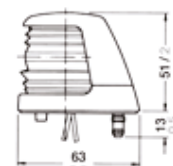

SERIES 20

USCG	IMO	RINA	MCA
GL	A-16	CE	BA 9s 12 V, 5 W

Dimensions in: mm / inch

Series 20

Navigation lights –
Specially designed for motor boats,
easy to fit

Application

Application depending on required visibilities.
See table in technical information.

Housing

Black or white polycarbonate. Seawater resistant, non-corrosive and non-magnetic, impact and shock resistant

Optics

Lens: Fresnel, range of visibility 2 nm (starboard, port and bicolor 1 nm).
Material: polycarbonate, impact and shock resistant

Protection degree

IP 45

Mounting

Side-mount or deck-mount

Electric

Bulb included

1

2

3