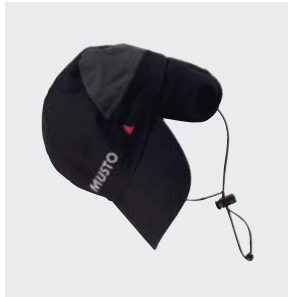

ACCESSORIES

PERFORMANCE WINTER GLOVES  
BLACK AS0593

WATERPROOF OUTDRY® GLOVES  
BLACK AS0780

OFFSHORE GLOVES  
BLACK AS0221

LONG FINGER DEFENDER GLOVES  
BLACK AS0802

SHORT FINGER DEFENDER GLOVES  
BLACK AS0812

LONG FINGER PERFORMANCE GLOVES  
BLACK AS0821

SHORT FINGER PERFORMANCE GLOVES  
BLACK AS0831

ACCESSORIES

ORIGINAL BRANDED CAP  
PALE PINK, SKY BLUE, LIGHT STONE, ENSIGN RED, NAVY AL0151

WATERPROOF FLEECE LINED CAP  
BLACK AS0690

WATERPROOF PERFORMANCE CAP  
BLACK AS0700

BREATHABLE SO'WESTER  
RED, NAVY AS0271

MICRO FLEECE BALACLAVA  
BLACK AL1620

MERINO WINDSTOPPER® HAT  
BLACK AL0062

FAST DRY CREW CAP  
RED, SURF, NAVY, LIGHT STONE, BLACK, SILVER GREY AL1390