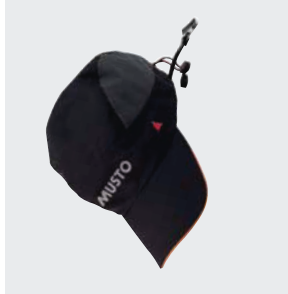

ACCESSORIES

PERFORMANCE WINTER GLOVES  
BLACK AS0593

WATERPROOF OUTDRY® GLOVES  
BLACK AS0780

OFFSHORE GLOVES  
BLACK AS0221

LONG FINGER DEFENDER GLOVES  
BLACK AS0802

SHORT FINGER DEFENDER GLOVES  
BLACK AS0812

LONG FINGER PERFORMANCE GLOVES  
BLACK AS0821

SHORT FINGER PERFORMANCE GLOVES  
BLACK AS0831

ACCESSORIES

ORIGINAL BRANDED CAP  
PALE PINK, SKY BLUE, LIGHT STONE, ENSIGN RED, NAVY AL0151

WATERPROOF FLEECE LINED CAP  
BLACK AS0690

WATERPROOF PERFORMANCE CAP  
BLACK AS0700

BREATHABLE SO'WESTER  
RED, NAVY AS0271

MICRO FLEECE BALACLAVA  
BLACK AL1620

MERINO WINDSTOPPER® HAT  
BLACK AL0062

FAST DRY CREW CAP  
RED, SURF, NAVY, LIGHT STONE, BLACK, SILVER GREY AL1390